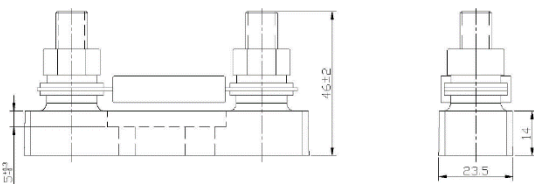

Fuse holder for ANL fuse